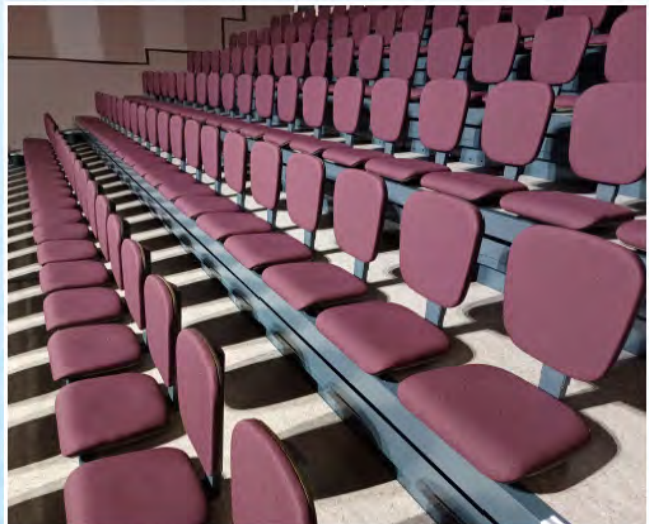

Emerald Plus - Foldable seatback - Upholstered - Automatic opening
Respaldo abatible - Tapizado - Apertura automática