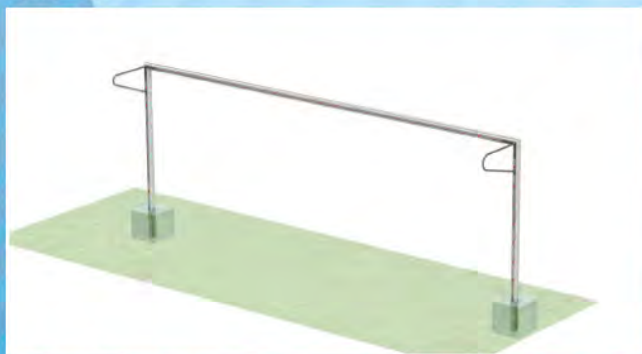

Aluminum frame 120 x 100mm oval section (also available in 120mm round section) with inner reinforcements and back slot for fixing the PP hooks. Interior measures 7.32m x 2.44m.

Perfil de aluminio 120x100mm de sección ovalada (también disponible en sección redonda de 120mm) con refuerzos interiores y ranura trasera para fijación de ganchos de sujeción de la red fabricados en PP. Medidas interiores de 7,32m x 2,44m.

REF:	11A Side football goals 120x100mm aluminum profile Porterías de F11 120x100mm perfil de aluminio
DFT77000	Sockets, rear posts Con anclajes y postes traseros
DFT77001	Sockets, net support arcs, tip up net support rear base Con anclajes, arquillos traseros y base abatible
DFT77003	Sockets, net support arcs Con anclajes y arquillos traseros
DFT77008	Sockets, rear posts, tip up net support rear base Con anclajes, postes traseros y base abatible
DFT77002	Portable, net support arcs, aluminum base Con anclajes, postes traseros y base abatible

DFT77003