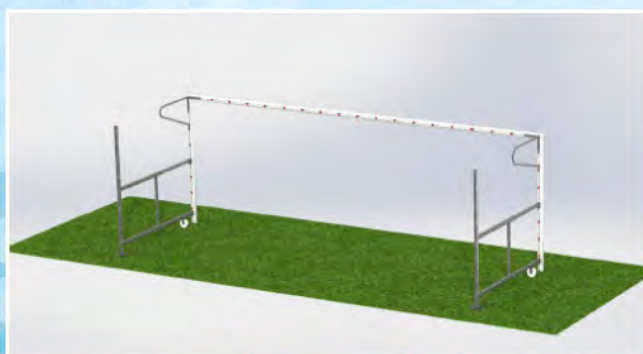

DFT77200

DFT77201

DFT77202

DFT77203

DFT77204

5A Side football goals • Porterías F5

Football Fútbol

Aluminum frame 90mm round section with inner reinforcements and back slot for fixing the PP hooks. Interior measures 5.00 m x 2.00 m.