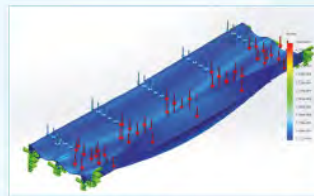

Compared to a conventional "standard" demountable stand, the new innovative Decan stand is more durable, better adapted for storage and transportation and still more economical. The structure is designed to combine strength and flexibility. It consists of a series of freestanding modules which is entirely assembled using just one allen assembly key. The finished result is a compact and rigid unit which gives optimum safety guarantees.

Basadas en la extensa experiencia y conocimientos de ingeniería de nuestro equipo, mezclado con las ventajas y posibilidades que nuestros medios de producción nos ofrecen, Decan ha desarrollado una nueva grada desmontable que puede utilizarse de manera temporal o como una solución permanente. Las dimensiones, forma y color de la estructura y los asientos están adaptados a las necesidades de los clientes y pueden fabricarse tanto para su uso en exterior como en interior.

En comparación con cualquier otra grada desmontable estándar, el diseño innovador de la grada de Decan Sports es más duradero, mejor adaptado para el almacenaje y el transporte, y resulta más económica. La estructura está diseñada para combinar fuerza y flexibilidad. Consiste en una serie de módulos independientes que son ensamblados con una simple llave allen. El resultado final es una unidad rígida y compacta que da como resultado una óptima garantía de seguridad.