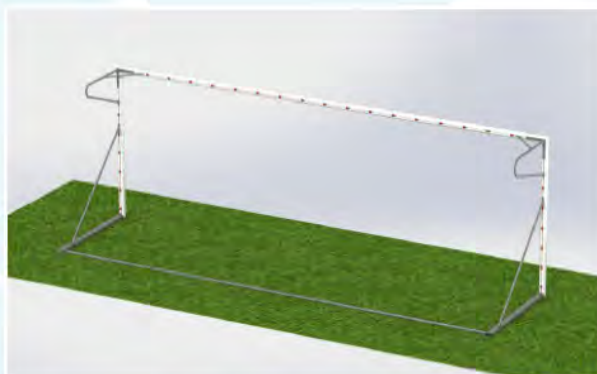

5A Side football goals • Porterías F5

Football Fútbol

Aluminum frame 90mm round section with inner reinforcements and back slot for fixing the PP hooks. Interior measures 5.00 m x 2.00 m.

Perfil de aluminio 90mm de sección redonda con refuerzos interiores y ranura trasera para fijación de ganchos de sujeción de la red fabricados en PP. Medidas interiores de 5,00m x 2,00m.

DFT77100 F5	w/steel base, 90mm aluminum frame, hooks, steel base, frame-to-base arcs Base acero galvanizado, perfil 90mm, ganchos, arquillos traseros.