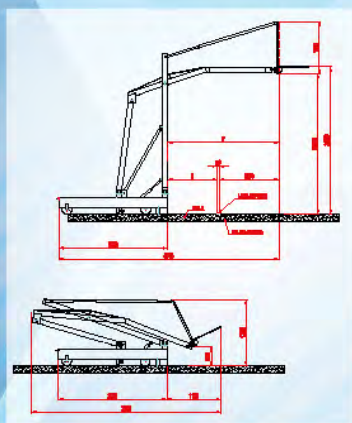

Operation: When the hydraulic system is activated it pushes the front support forward which lifts the central frame, and also pulls the back support. When it is opened, the tightener which fixes the goal to the right position must be applied. The board is fitted on the u-shaped frame and upper tighteners. The tightener has to be released to return it to its original position.

Fabricada en perfil estructural. Elevación y plegado hidráulico. Dotado de cuatro ruedas fijas y una direccional, acoplada al sistema hidráulico.

La rueda direccional se sube o baja para su traslado de forma automática.

Funcionamiento: Cuando el hidráulico se acciona, empuja el soporte delantero que alza el cuerpo central que a su vez arrastra el soporte trasero y sube la rueda de apoyo, asentando la base sobre sus patas delanteras. Cuando se despliega se coloca el tensor que la fija en esta posición. El tablero se regula con las horquillas de la U y los tensores superiores. Para volver a su posición original, hay que soltar el tensor y abrir el paso de la bomba hidráulica, plegando el conjunto de la canasta y bajando la rueda direccional para su transporte

Portable competition basketball goals Canasta de competición portátil	
DBA77500	2,25m Overhang (V) competition basketball goal. Canasta competición vuelo (V) 2,25m.
DBA77501	2,54m Overhang (V) competition basketball goal. Canasta competición vuelo (V) 2,54m.