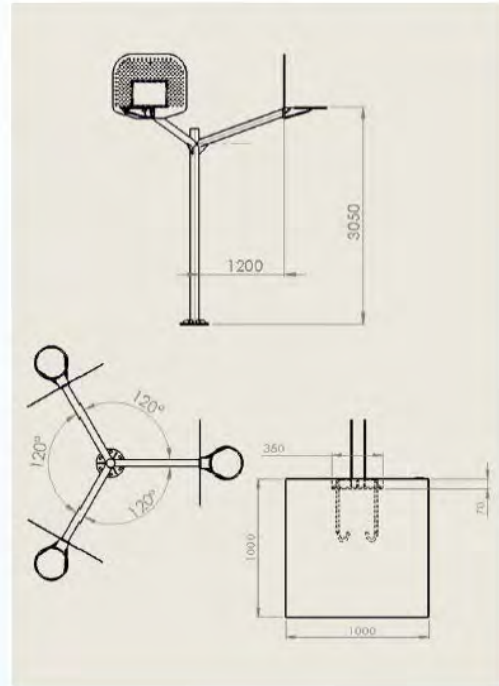

REF:	<i>Three sided basketball goal</i> Canastas triple brazo
DBA77022	<i>Steel backboard, Solid ring</i> - Tablero Metálico, aro fijo