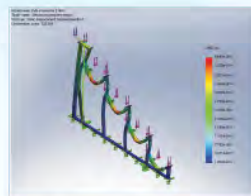

Compared to a conventional "standard" demountable stand, the new innovative Decan stand is more durable, better adapted for storage and transportation and still more economical. The structure is designed to combine strength and flexibility. It consists of a series of freestanding modules which is entirely assembled using just one allen assembly key. The finished result is a compact and rigid unit which gives optimum safety guarantees.

Basadas en la extensa experiencia y conocimientos de ingeniería de nuestro equipo, mezclado con las ventajas y posibilidades que nuestros medios de producción nos ofrecen, Decan ha desarrollado una nueva grada desmontable que puede utilizarse de manera temporal o como una solución permanente. Las dimensiones, forma y color de la estructura y los asientos están adaptados a las necesidades de los clientes y pueden fabricarse tanto para su uso en exterior como en interior.

En comparación con cualquier otra grada desmontable estándar, el diseño innovador de la grada de Decan Sports es más duradero, mejor adaptado para el almacenaje y el transporte, y resulta más económica. La estructura está diseñada para combinar fuerza y flexibilidad. Consiste en una serie de módulos independientes que son ensamblados con una simple llave allen. El resultado final es una unidad rígida y compacta que da como resultado una óptima garantía de seguridad.